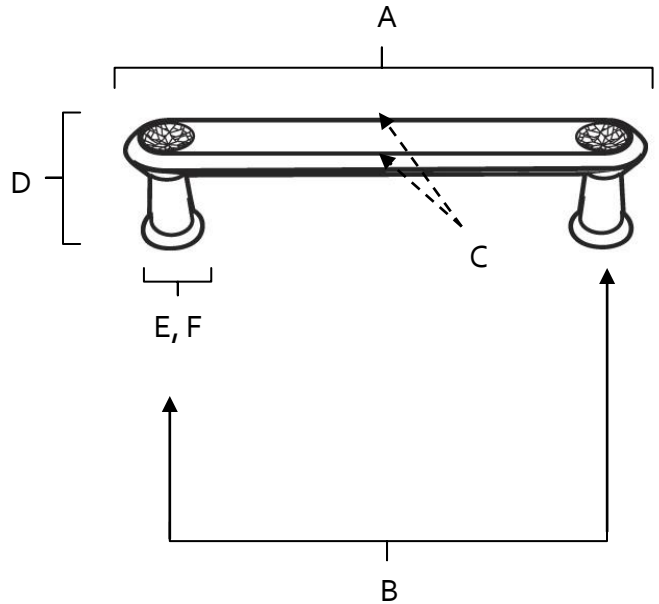

SPECIFICATIONS

**CRYSTAL
PULLS**

FEATURES

- Traditional styling
- Multiple finishes
- Concealed installation

WARRANTY

Limited lifetime

FINISHES

- Polished Brass (PB)
- Polished Chrome (PC)
- Bronze (BRZ)
- Polished Antique (PA)
- Polished Nickel (PN)
- Satin Nickel (SN)
- Gold (GLD)

MATERIAL

- Brass
- Swarovski Crystal

Item#	A	B	C	D	E (L)	F (W)
C214-3	3 5/8"	3"	5/8"	1"	7/16"	7/16"
C214-35	4 1/8"	3 1/2"	5/8"	1"	7/16"	7/16"
C214-4	4 5/8"	4"	5/8"	1"	15/32"	15/32"
C214-6	6 5/8"	6"	11/16"	1 1/4"	1/2"	1/2"

KEY:

- A - Overall Length
- B - Center to Center
- C - Handle Width
- D - Projection
- E - Mount Length
- F - Mount Width

NOTE: Dimensions and specifications are subject to change without notice.