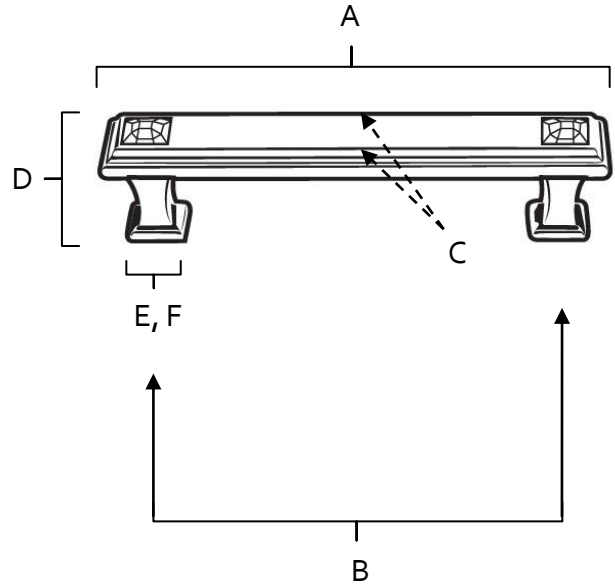

SPECIFICATIONS

**CRYSTAL
PULLS**

FEATURES

- Traditional styling
- Multiple finishes
- Concealed installation

WARRANTY

Limited lifetime

FINISHES

- Polished Brass (PB)
- Polished Chrome (PC)
- Bronze (BRZ)
- Polished Antique (PA)
- Polished Nickel (PN)
- Satin Nickel (SN)
- Gold (GLD)

MATERIAL

- Brass
- Swarovski Crystal

Item#	A	B	C	D	E (L)	F (W)
C213-3	3 3/4"	3"	3/4"	1 1/8"	7/16"	7/16"
C213-35	4 1/4"	3 1/2"	3/4"	1 1/8"	7/16"	7/16"
C213-4	4 3/4"	4"	3/4"	1 1/8"	7/16"	7/16"
C213-6	6 3/4"	6"	3/4"	1 1/4"	1/2"	1/2"

KEY:

- A - Overall Length
- B - Center to Center
- C - Handle Width
- D - Projection
- E - Mount Length
- F - Mount Width

NOTE: Dimensions and specifications are subject to change without notice.