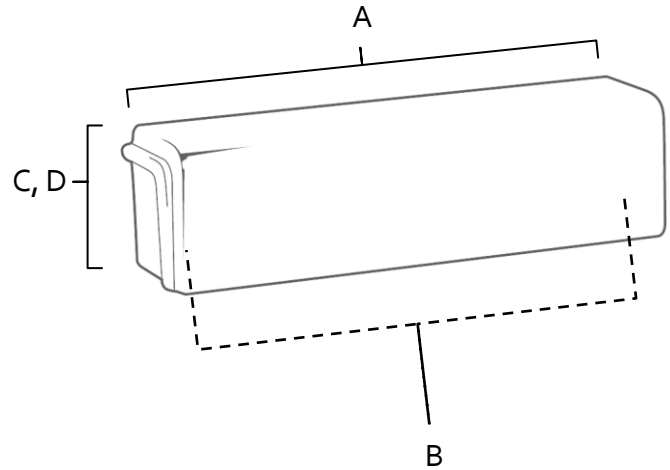

**SPECIFICATIONS**

**CUBE  
CUP PULLS**

**FEATURES**

Contemporary styling  
Multiple finishes  
Concealed installation

**WARRANTY**

Limited lifetime

**FINISHES**

Polished Brass (PB)  
Polished Brass/Non-lacquered (PB/NL)  
Polished Chrome (PC)  
Bronze (BRZ)  
Chocolate Bronze (CHBRZ)  
Polished Nickel (PN)  
Satin Nickel (SN)

**MATERIAL**

Brass

Item#	A	B	C	D
A986-3	3 3/8"	3"	3/4"	3/4"
A986-4	4 3/8"	4"	3/4"	3/4"

**KEY:**

A - Overall Length  
B - Center to Center  
C - Width  
D - Projection

NOTE: Dimensions and specifications are subject to change without notice.