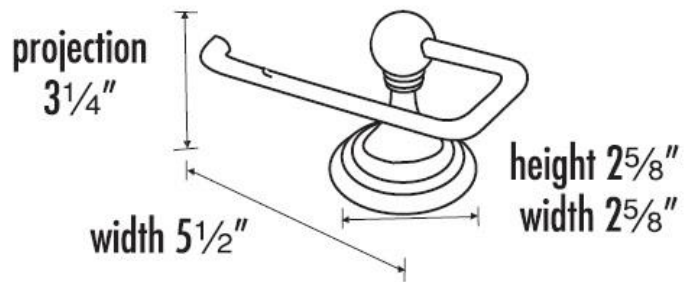

SPECIFICATIONS

EMBASSY
SINGLE POST TISSUE HOLDER

FEATURES

- Traditional styling
- Multiple finishes
- Concealed installation

WARRANTY

Limited lifetime

FINISHES

- Polished Brass (PB)
- Polished Brass/Non-lacquered (PB/NL)
- Polished Chrome (PC)
- Antique English (AE)
- Antique English Matte (AEM)
- Barcelona (BARC)
- Bronze (BRZ)
- Chocolate Bronze (CHBRZ)
- Polished Nickel (PN)
- Satin Nickel (SN)
- Polished Chrome/Gold (PC/GLD)
- Satin Nickel/Gold (SN/GLD)

MATERIAL

Brass

Item#

A9066

NOTE: Dimensions and specifications are subject to change without notice.