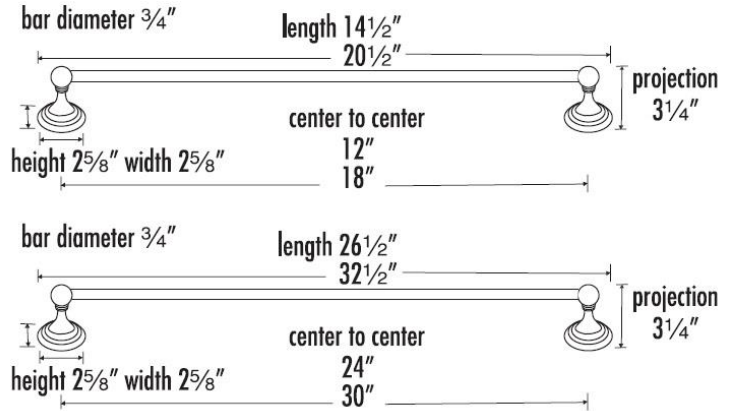

MATERIAL

Brass

PRODUCT SHEET

Item#

- A9020-12**
- A9020-18**
- A9020-24**
- A9020-30**

NOTE: Dimensions and specifications are subject to change without notice.