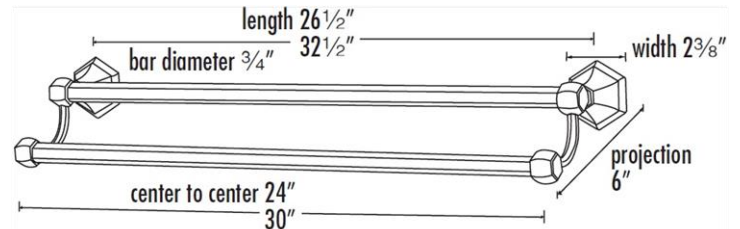

SPECIFICATIONS

NICOLE
DOUBLE TOWEL BAR

FEATURES

- Traditional styling
- Multiple finishes
- Concealed installation

WARRANTY

Limited lifetime

FINISHES

- Polished Brass (PB)
- Polished Brass/Non-lacquered (PB/NL)
- Polished Chrome (PC)
- Antique English Matte (AEM)
- Barcelona (BARC)
- Bronze (BRZ)
- Chocolate Bronze (CHBRZ)
- Polished Nickel (PN)
- Satin Nickel (SN)

MATERIAL

Brass

Item#

A7725-24

A7725-30

NOTE: Dimensions and specifications are subject to change without notice.