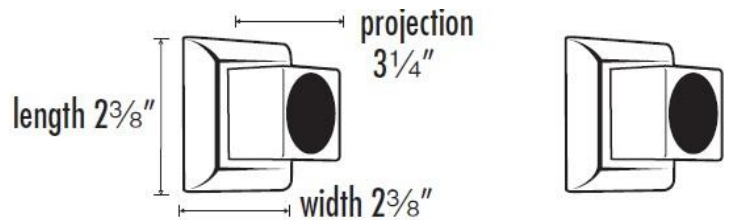

SPECIFICATIONS

MANHATTAN
SHOWER ROD BRACKETS

FEATURES

- Modern styling
- Multiple finishes
- Concealed installation

WARRANTY

Limited lifetime

FINISHES

- Polished Brass/Non-lacquered (PB/NL)
- Polished Chrome (PC)
- Bronze (BRZ)
- Polished Nickel (PN)
- Satin Nickel (SN)