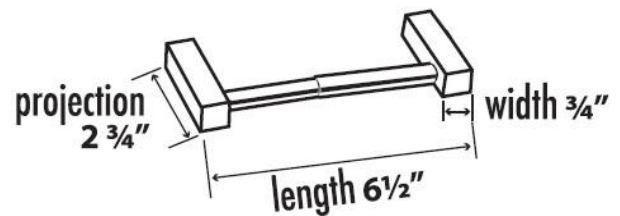

**SPECIFICATIONS**

**SPA 2**  
TISSUE HOLDER

**FEATURES**

Modern styling  
Multiple finishes  
Concealed installation

**WARRANTY**

Limited lifetime

**FINISHES**

Polished Brass/Non-lacquered (PB/NL)  
Polished Chrome (PC)  
Bronze (BRZ)  
Polished Nickel (PN)  
Satin Nickel (SN)

**MATERIAL**

Brass

**Item#**

**A7160**

NOTE: Dimensions and specifications are subject to change without notice.