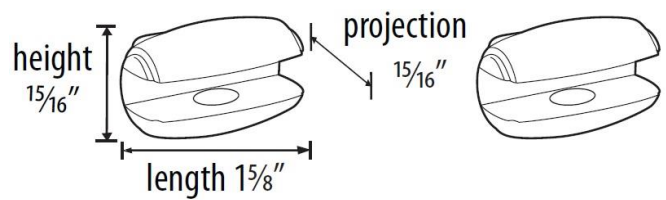

SPECIFICATIONS

ROYALE
SHELF BRACKETS

FEATURES

Transitional styling
Multiple finishes
Concealed installation

WARRANTY

Limited lifetime

FINISHES

Polished Brass (PB)
Polished Brass/Non-lacquered (PB/NL)
Polished Chrome (PC)
Bronze (BRZ)
Chocolate Bronze (CHBRZ)
Polished Nickel (PN)
Satin Nickel (SN)