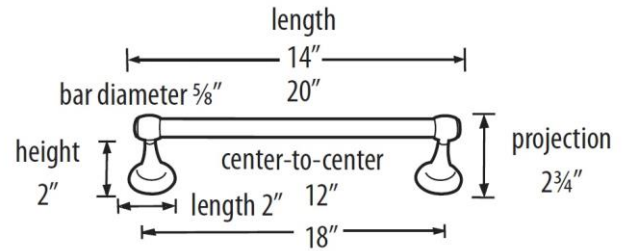

PRODUCT SHEET

SPECIFICATIONS

**ROYALE
TOWEL BAR**

FEATURES

- Transitional styling
- Multiple finishes
- Concealed installation

WARRANTY

Limited lifetime

FINISHES

NOTE: Dimensions and specifications are subject to change without notice.