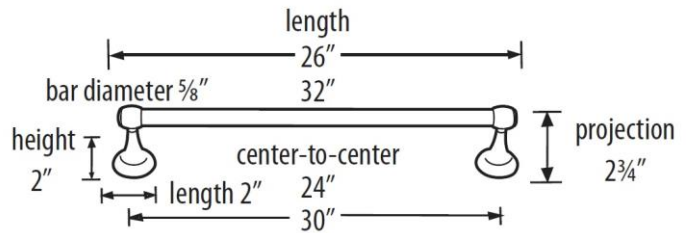

PRODUCT SHEET

SPECIFICATIONS

**ROYALE
TOWEL BAR**

FEATURES

- Transitional styling
- Multiple finishes
- Concealed installation

WARRANTY

Limited lifetime

FINISHES

NOTE: Dimensions and specifications are subject to change without notice.