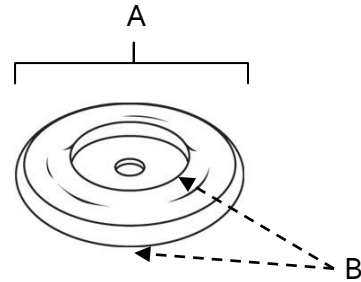

SPECIFICATIONS

**TRADITIONAL
ROSETTES**

FEATURES

- Traditional styling
- Multiple finishes
- Concealed installation

WARRANTY

Limited lifetime

FINISHES

- Polished Brass (PB)
- Polished Chrome (PC)
- Antique English (AE)
- Antique English Matte (AEM)
- Antique Pewter (AP)
- Barcelona (BARC)
- Bronze (BRZ)
- Chocolate Bronze (CHBRZ)
- Matte Black (MB)
- Polished Antique (PA)
- Polished Nickel (PN)
- Satin Nickel (SN)

MATERIAL

Brass

| Item# | A | B |
|---|--------|------|
| A615-34 (for A817-34) | 3/4" | 1/8" |
| A615-1 (for A817-1 & A1150) | 1" | 1/8" |
| A615-14 (for A817-14 & A1151) | 1 1/4" | 1/8" |
| A615-38 (for A817-38 & A1160) | 1 1/2" | 1/8" |
| A615-45 (for A817-45 & A1161) | 1 3/4" | 1/8" |

KEY:

- A - Length and Width
- B - Projection

NOTE: Dimensions and specifications are subject to change without notice.